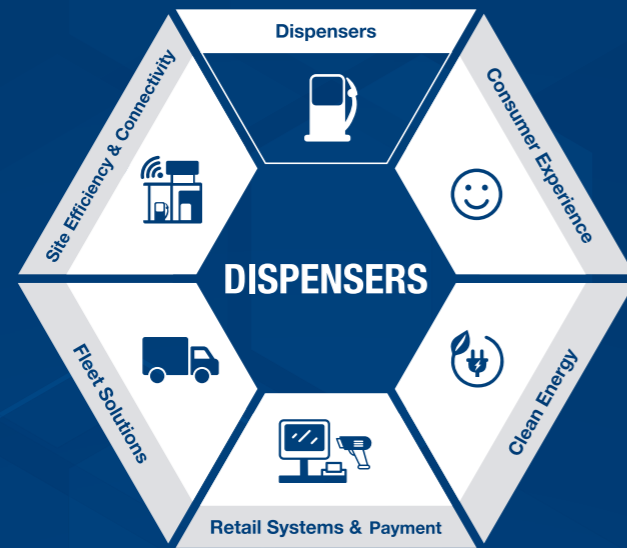

Full Speed Ahead

Wayne Century™ 3
fuel dispenser

Visit Website

DFS *Worldwide* Brands

Robust and Ready to Rock

The Wayne Century™ 3 fuel dispenser is a robust and compact model, designed to serve a broad range of applications and fuel locations that require consistent fueling. Leveraging decades of hydraulic innovation, the Century 3 fuel dispenser is not only one of the most valuable industry players when it comes to offering a smooth fueling experience, but it is also built to be truly modular, giving you the power to design the dispenser you need to best serve your customers.

Don't let its size put you off; this fiesty little dispenser may be small, but it was born to rule the roost, available with a wide range of flow rates from standard to ultra-high speed, in order to deliver the optimum fueling experience to some of your most fuel-heavy fleet vehicles. The Century 3 fuel dispenser is the top dog - the creme-de-la-creme when it comes to compact fuel dispensing solutions.