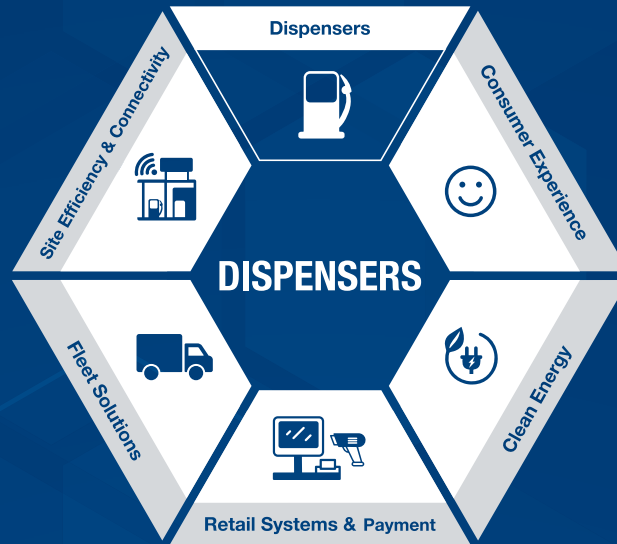

Add Power, Add Finesse, AdBlue®

Wayne Century™ 3
AdBlue® dispenser

Visit Website

DFS *Worldwide* Brands

The Blue That Makes Diesel Greener

The Wayne Century™ 3 AdBlue® fuel dispenser brings AdBlue® fluid dispensing to your fleet or retail fuel location in a discrete, compact framework. Due to its small size, it's the perfect solution for businesses wanting convenient, powerful AdBlue® refueling capabilities on-site without compromising on forecourt space.

This compact AdBlue® dispenser leverages decades of hydraulic innovation and is modular, meaning that you're able to design the dispenser you need to best provide for your business outlet.

Discretion is the name of the game for this powerful AdBlue® model. It combines understated beauty with incredible power, preferring to adopt a modest approach when it comes to shouting about its top-of-the-range, in-built technology. The Century 3 AdBlue® dispenser is the player you want on your team. It's the all-star champion when it comes to AdBlue® dispensing.

DFS *Worldwide Brands*

Little, but Living It Large

Configure It, Win With It

The Century 3 AdBlue[®] fuel dispenser is built with modularity in mind. We've given you the freedom to pick and choose the features best suited to your business model, so your resulting AdBlue[®] dispenser is nothing less than perfection.

Reliable Performance

As with all of our Wayne Century dispensers, the Wayne Century 3 AdBlue[®] dispenser benefits from our leading technology that has proven itself time and time again, both in our engineering labs and out in the field. Engineered with components especially treated to handle corrosive AdBlue[®] liquid, you can be confident that this fuel dispenser won't let you down when it comes to accurate AdBlue[®] dispensing.